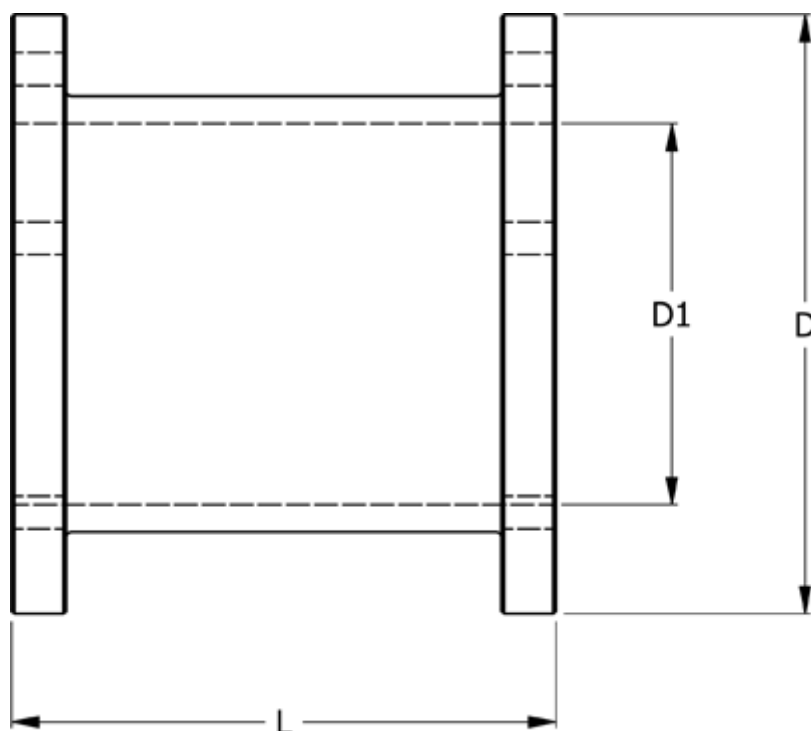

Article number: 330620006140

Description: Coupling N-Eupex str. 200  
Part 6 - 200

## Measures

---

D	= 200
D1	= 140
L	= 140
Torque (N m)	= 1340